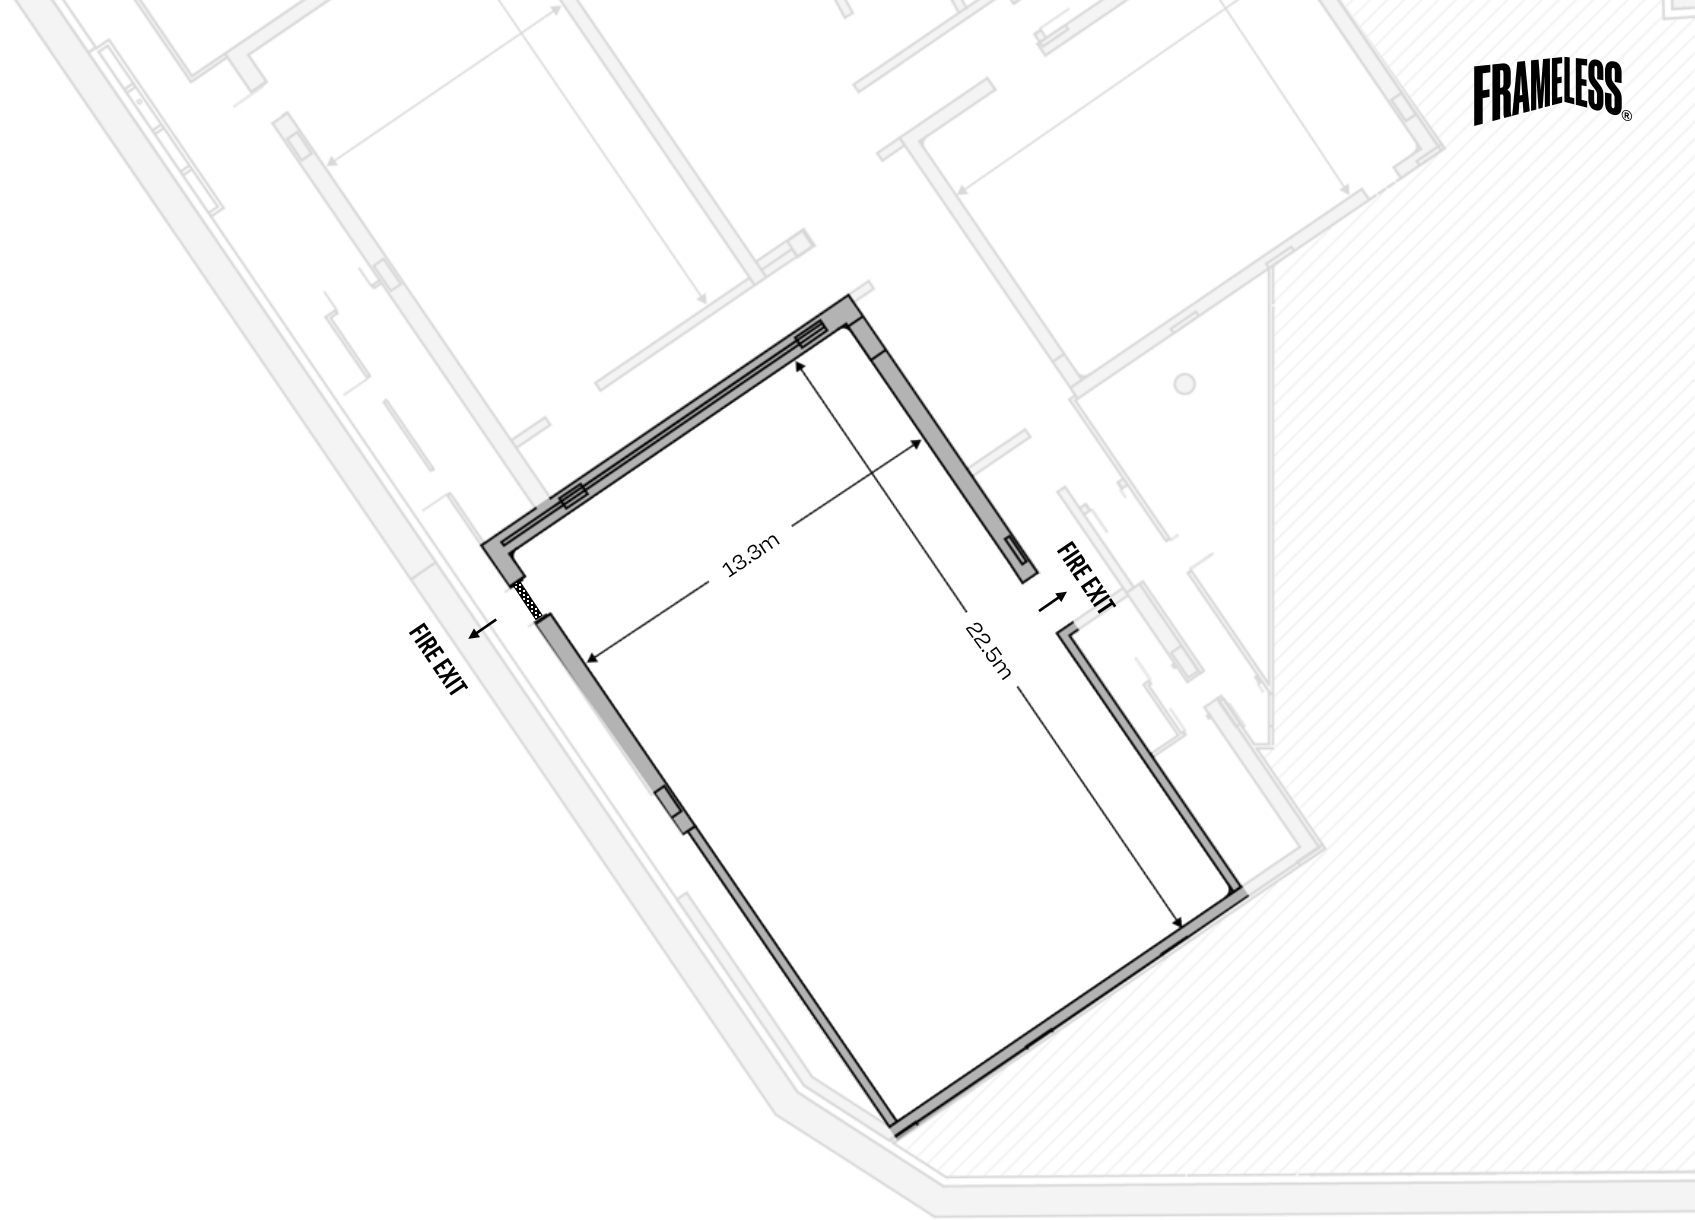

THE WORLD AROUND US

- 300 m²
- Ceiling height 8.3m
- 9 x Ceiling rigging points
- 2 x Event panels with 3 phase, 16 & 32 amp C-Form power.
- Event wifi and ethernet connectivity for Live streaming and internet.
- Audio mixing console, handheld and headset mics, connected to a 360 surround sound system.
- Plug and play technology for presentations

FRAMELESS®