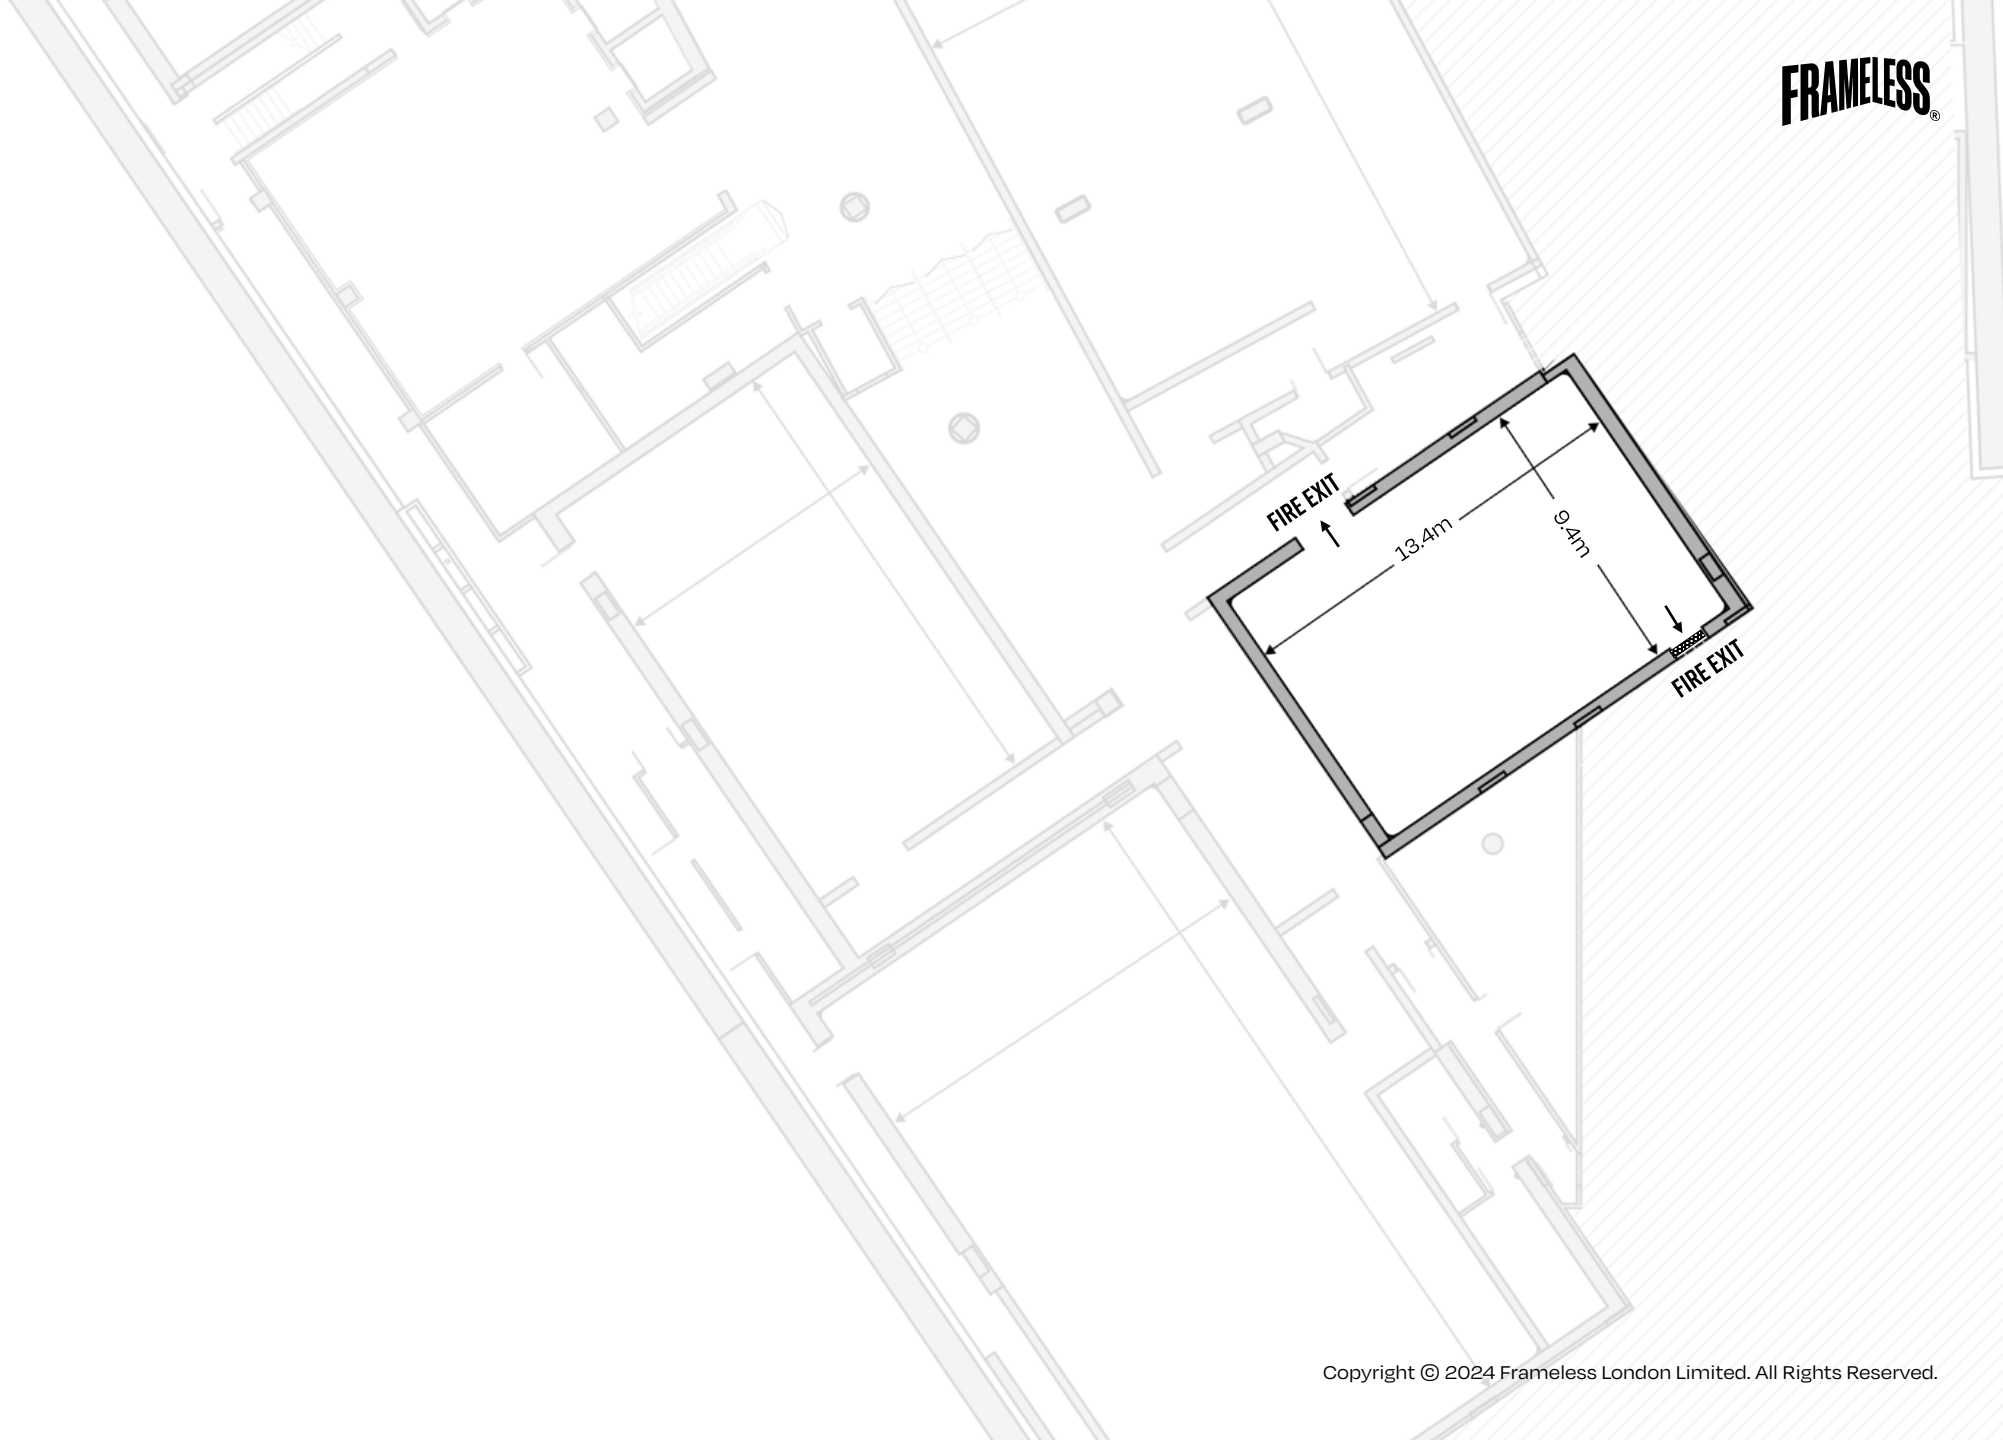

COLOUR IN MOTION

- 125m²
- Ceiling height 6.3m