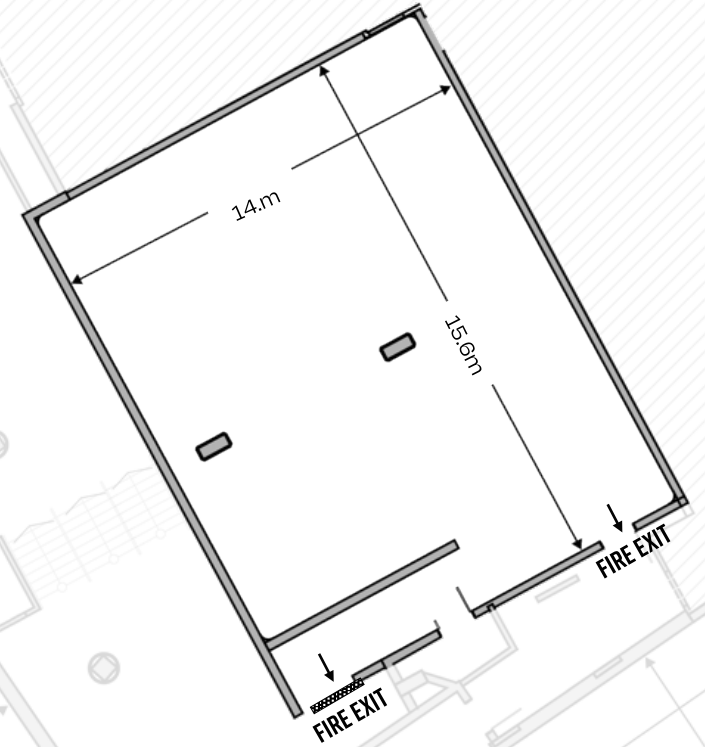

# GALLERY DIMENSIONS

# BEYOND REALITY

- ◆ 220 m<sup>2</sup>
- ◆ Available for standing receptions
- ◆ Ceiling height 6.6m
- ◆ Mirrored ceiling and mirrored edge to the floor with two mirrored central columns

# COLOUR IN MOTION

- ◆ 125m<sup>2</sup>
- ◆ Ceiling height 6.3m