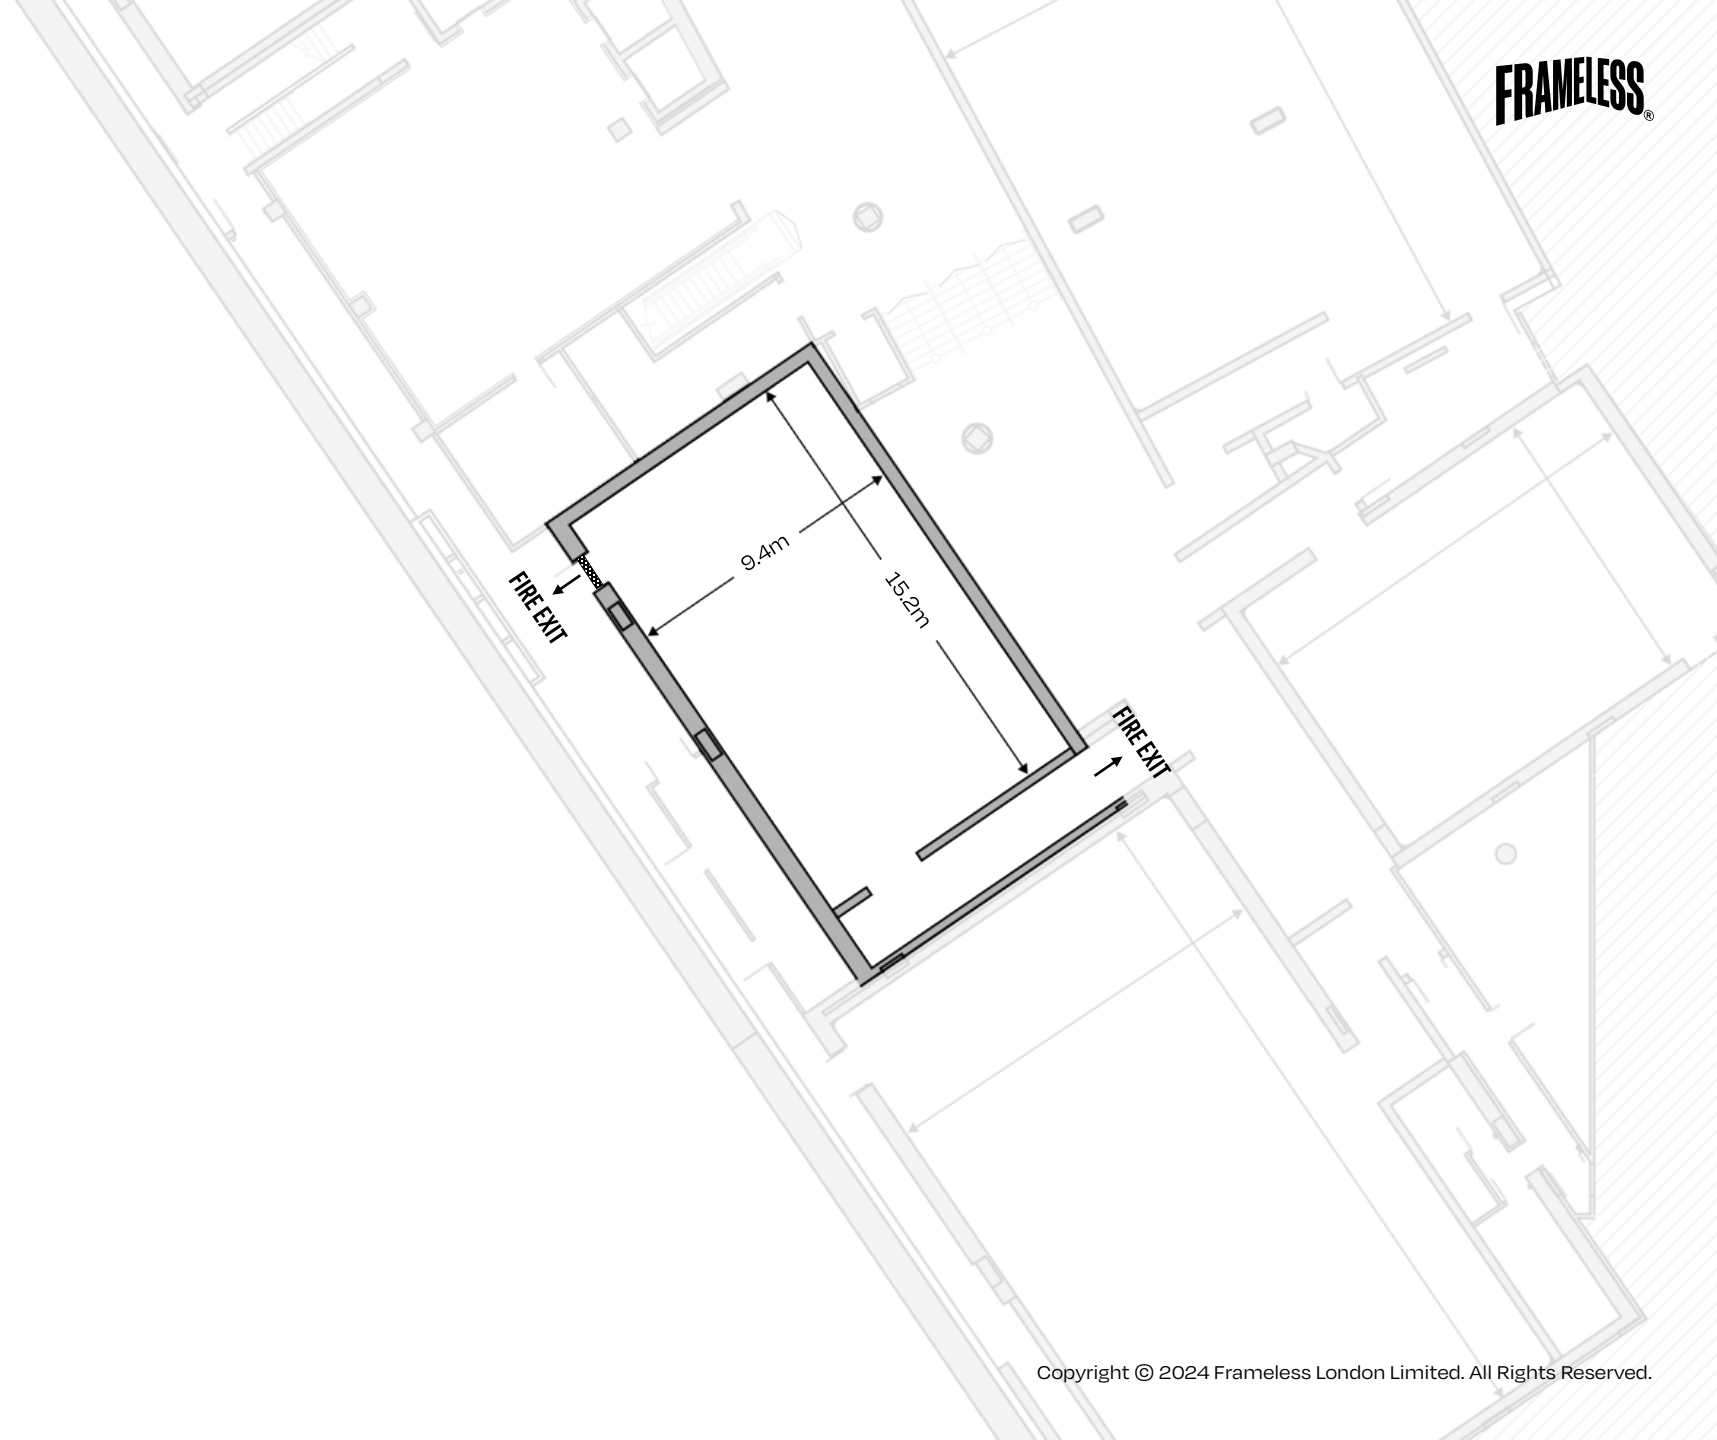

THE ART OF ABSTRACTION

- 145 m²
- Ceiling height 6.4m
- Viewing only
- Projection onto cloth panels creating a maze

FRAMELESS®